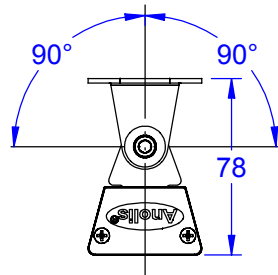

1:3,33

PRODUCT: ArcLine Optic 24 RGB		
TITLE: Dimensions		
DOCUMENT: All dimensions in mm.		
VERSION: 1	DATE: 13.12.2005	SHEET: 1 OF 1