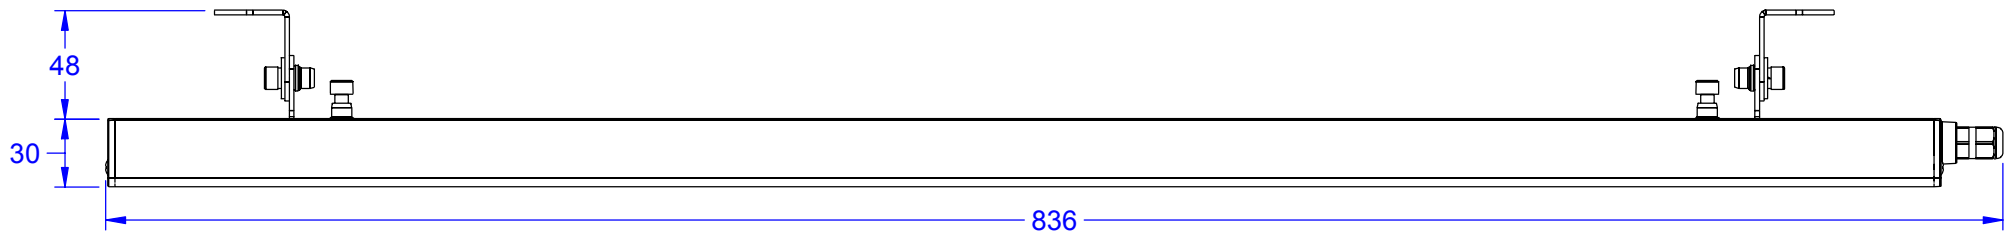

1:3,33

PRODUCT: ArcLine Optic 24 RGB		
TITLE: Dimensions		
DOCUMENT: All dimensions in mm.		
VERSION: 1	DATE: 13.12.2005	SHEET: 1 OF 1