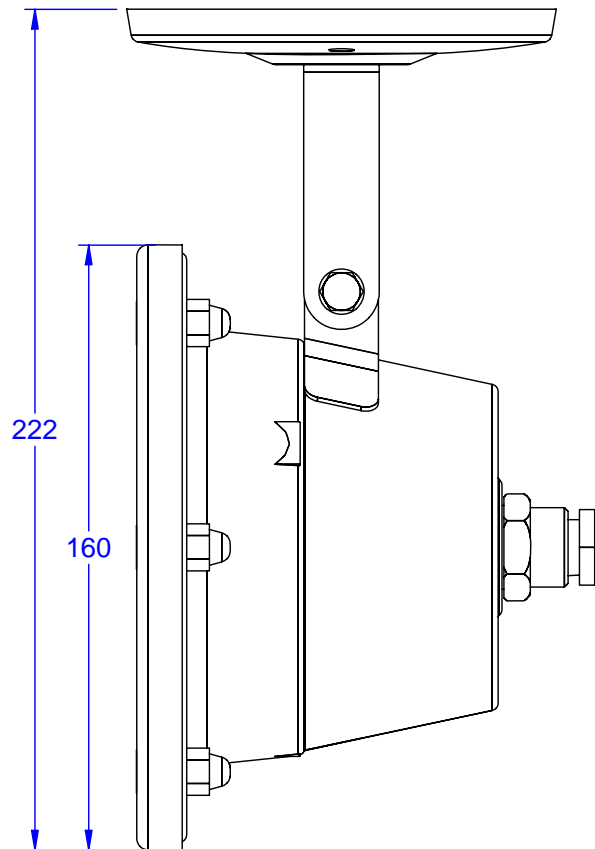

1:2

PRODUCT: ArcSource Outdoor 12 RGB		
TITLE: <b>Dimensions</b>		
DOCUMENT: All dimensions in mm.		
VERSION: 1	DATE: 31.1.2007	SHEET: 1 OF 1