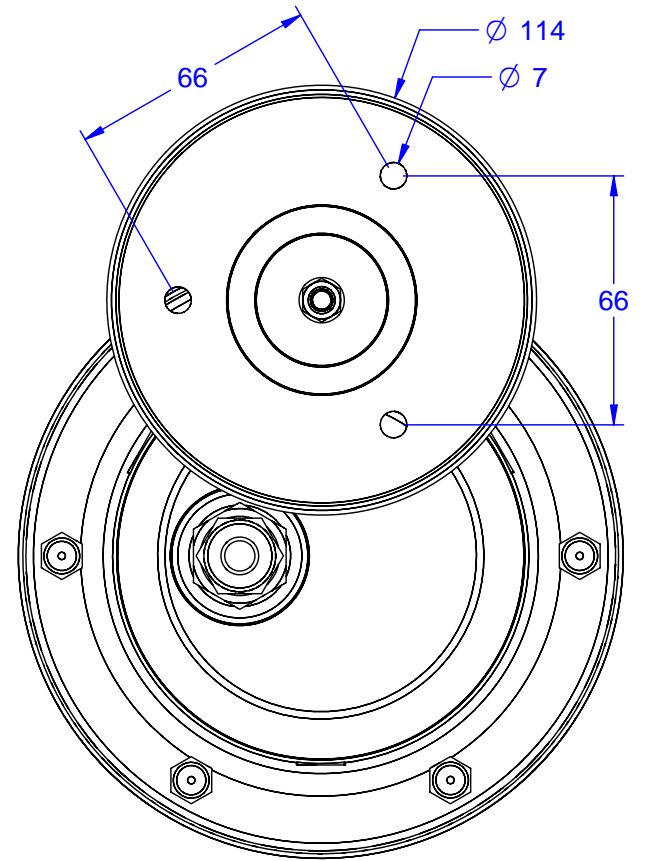

1:2

PRODUCT: ArcSource Outdoor 12 RGB		
TITLE: <b>Dimensions</b>		
DOCUMENT: All dimensions in mm.		
VERSION: 1	DATE: 31.1.2007	SHEET: 1 OF 1