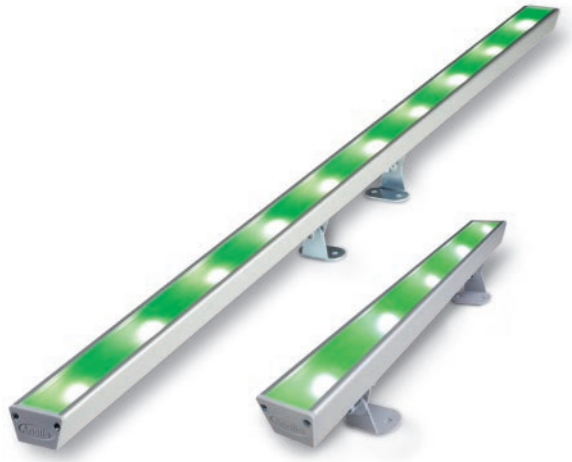

## ArcLine

> ArcLine 20MC™, ArcLine 40 MC™

The Anolis ArcLine combines state of the art lighting technology with a balanced design profile to create truly specifier class lighting systems. Using only the finest materials and precision manufacturing techniques the Anolis ArcLine provides the professional solution for your lighting requirements.

Spectacular combinations of smooth color mixing is ensured by new generation of Cree multichip LED technology that allows the best homogeneous color distribution and precise single point of color emission for enhanced viewing perception. Combined with high light output and long lumen maintenance together with customizable color variant, pixel pitch and length of the line, the Anolis ArcLine redefines the standard for any modern lighting specifications.

## ArcLine Optic

> ArcLine Optic 20MC™, ArcLine Optic 40MC™

This precision high quality optical system offers interchangeable lens options, ranging from the narrowest to the widest angles for multiple applications. A combination of superior colour mixing and smooth light dispersion results in superior uniform colour output.