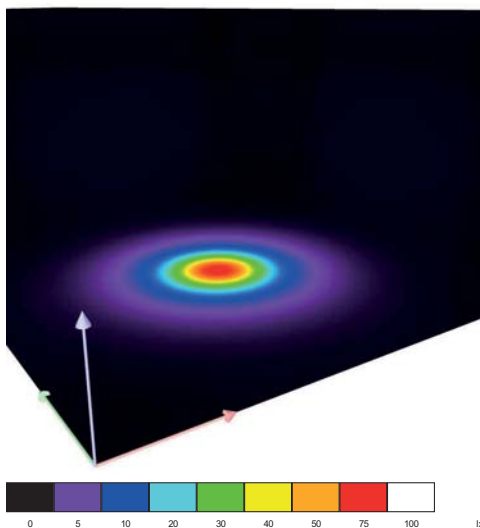

LDC Polar

Cone Diagram

Colour Rendering

Floor Isolines (E)

Room Details

Height of working plane: 0.850 m

Boundary Zone: 0.000 m

Maintenance factor: 0.80