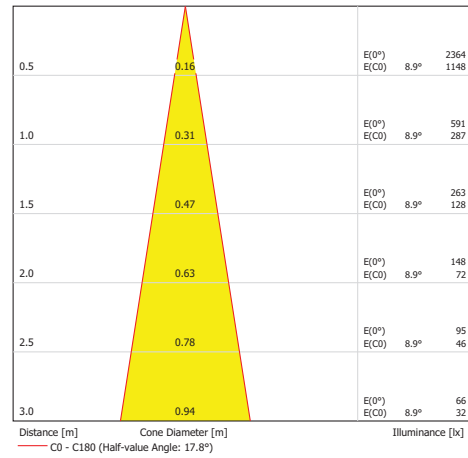

TECHNICAL SPECIFICATIONS:

Power Supply Required: See Below Listing
 Max Power Consumption: 8.4W
 Available Beam Angles: See Pg 4
 Impact Rating: IK 08
 Ingress Protection Rating: IP67
 Light Source: High Power LED's
 LED Life Expectancy: Min 50000 Hrs
 Typical Lumen Maintenance: 70% @ 50000 hrs

LDC Polar

Cone Diagram

Colour Rendering

Floor Isolines (E)

Room Details

Height of working plane: 0.850 m

Boundary Zone: 0.000 m

Maintenance factor: 0.80

Height of Room: 2.800 m

Ground area: 25.00 m²

Surface	Rho [%]	from ([m] [m])	towards ([m] [m])	Length [m]
Floor	20	/	/	/
Ceiling	70	/	/	/
Wall 1	50	(0.000 0.000)	(5.000 0.000)	5.000
Wall 2	50	(5.000 0.000)	(5.000 5.000)	5.000
Wall 3	50	(5.000 5.000)	(0.000 5.000)	5.000
Wall 4	50	(0.000 5.000)	(0.000 0.000)	5.000

PRODUCT SPECIFICATION CHART:

1006 0623	CW	25°
1006 0630	CW	6°
1006 0628	G	18°
1006 5629	NW	6°
1006 5625	R	6°
1006 5785	R	6°
1006 0621	RGB	18°
1006 0781	RGB	18°
1006 0622	RGB	6°
1006 0624	WW	18°
1006 5621	WW	6°
1006 1945	WWAWW	6°
1006 0625	WWRGB	18°
1006 5622	WWRGB	6°