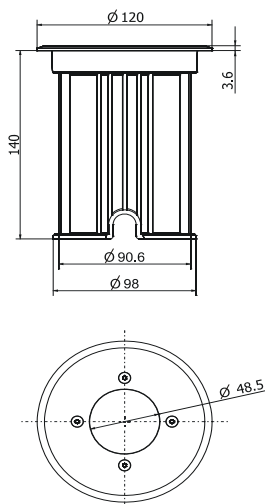

DIMENSIONAL DRAWINGS: