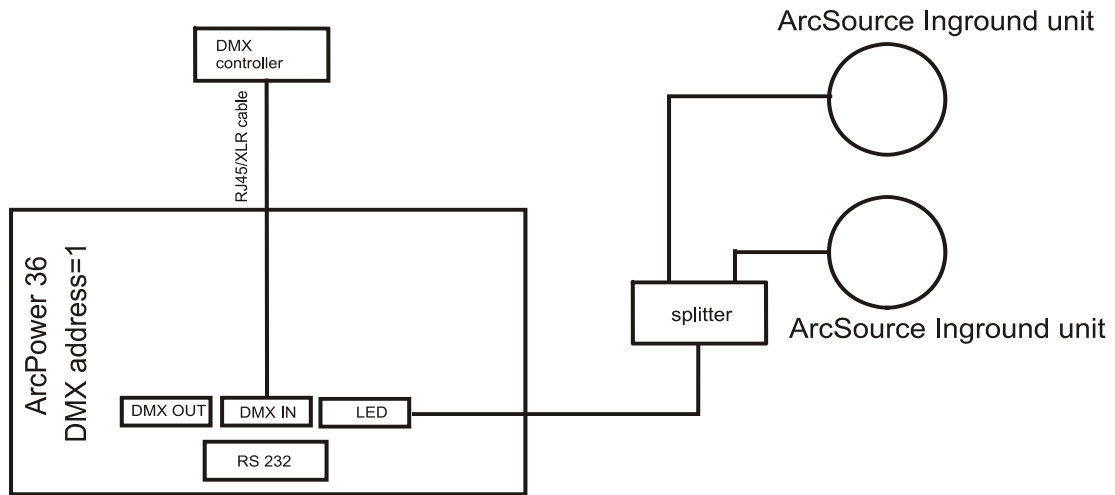

For further information regarding optical systems please visit the website: www.anolis.eu

Accessories:

Compatible Drivers:

ArcPower 16 x 12, 16 x 6, 36, 72, 144, 360, RM384

DIMENSIONAL DRAWINGS:

CONNECTION SCHEME:

LDC Polar

Cone Diagram

Colour Rendering

Floor Isolines (E)

Room Details

Height of working plane: 0.850 m

Boundary Zone: 0.000 m

Maintenance factor: 0.80