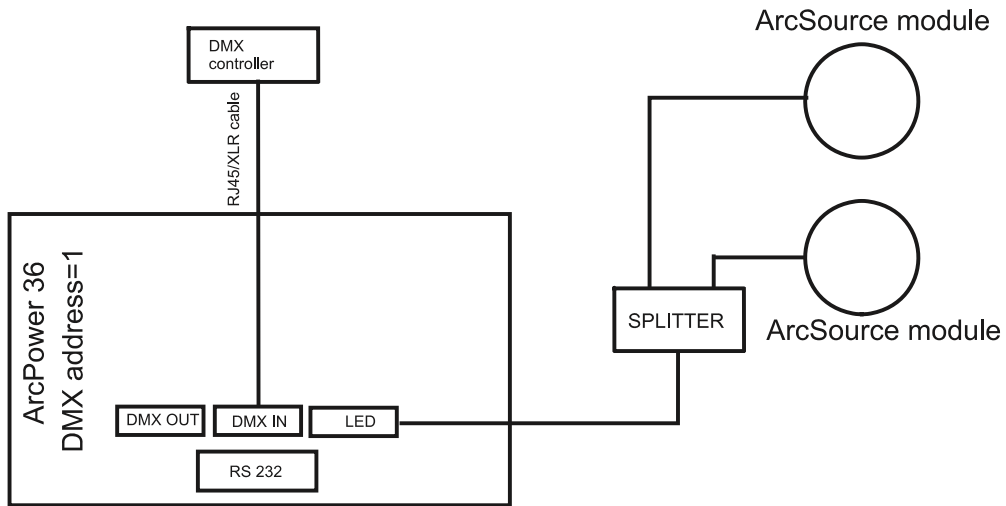

For further information regarding optical systems please visit the website: www.anolis.eu

Accessories:

MR16 Housing

Compatible Drivers:

ArcPower 36, 72, 144, 360, 16x6, 16x12, RM384

DIMENSIONAL DRAWINGS:

CONNECTION SCHEME:

LDC Polar

Cone Diagram

Colour Rendering

Floor Isolines (E)

Room Details

Height of working plane: 0.850 m
 Boundary Zone: 0.000 m
 Maintenance factor: 0.80
 Height of Room: 2.800 m
 Ground area: 25.00 m²

Total Luminous Flux: 175 lm
 Total Load: 11.0 W
 Maintenance factor: 0.80
 Boundary Zone: 0.000 m

Surface	Rho [%]	from ([m] [m])	towards ([m] [m])	Length [m]
Floor	20	/	/	/
Ceiling	70	/	/	/
Wall 1	50	(0.000 0.000)	(5.000 0.000)	5.000
Wall 2	50	(5.000 0.000)	(5.000 5.000)	5.000
Wall 3	50	(5.000 5.000)	(0.000 5.000)	5.000
Wall 4	50	(0.000 5.000)	(0.000 0.000)	5.000