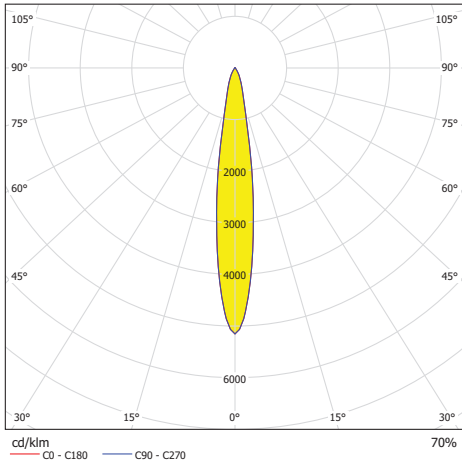

TECHNICAL SPECIFICATIONS:

Power Supply Required: See Below Listing
 Max Power Consumption: 8.4W
 Available Beam Angles: See Pg 5
 Impact Rating: IK **
 Ingress Protection Rating: IP2X
 Light Source: High Power LED's
 LED Life Expectancy: Min 50000 Hrs
 Typical Lumen Maintenance: 70% @ 50000 hrs

LDC Polar

Cone Diagram

Colour Rendering

Floor Isolines (E)

Room Details

Height of working plane: 0.850 m
 Boundary Zone: 0.000 m
 Maintenance factor: 0.80
 Height of Room: 2.800 m
 Ground area: 25.00 m²

Total Luminous Flux: 175 lm
 Total Load: 11.0 W
 Maintenance factor: 0.80
 Boundary Zone: 0.000 m

Surface	Rho [%]	from ([m] [m])	towards ([m] [m])	Length [m]
Floor	20	/	/	/
Ceiling	70	/	/	/
Wall 1	50	(0.000 0.000)	(5.000 0.000)	5.000
Wall 2	50	(5.000 0.000)	(5.000 5.000)	5.000
Wall 3	50	(5.000 5.000)	(0.000 5.000)	5.000
Wall 4	50	(0.000 5.000)	(0.000 0.000)	5.000

PRODUCT SPECIFICATION CHART:

1006 6111	A	16°
1006 5118	A	16°
1006 0117	B	16°
1006 5115	B	16°
1006 0113	CW	16°
1006 0120	CW	16°
1006 5112	CWRGB	16°
1006 5113	CWRGB	16°
1006 5116	G	16°
1006 5117	G	16°
1006 0116	R	16°
1006 5114	R	25°
1006 0111	RGB	16°
1006 0112	RGB	16°
1006 5119	SW	16°
1006 5120	SW	16°
1006 0115	WW	16°
1006 0119	WW	16°
1006 2048	WWB	16°
1006 0114	WWRGB	16°
1006 5111	WWRGB	16°