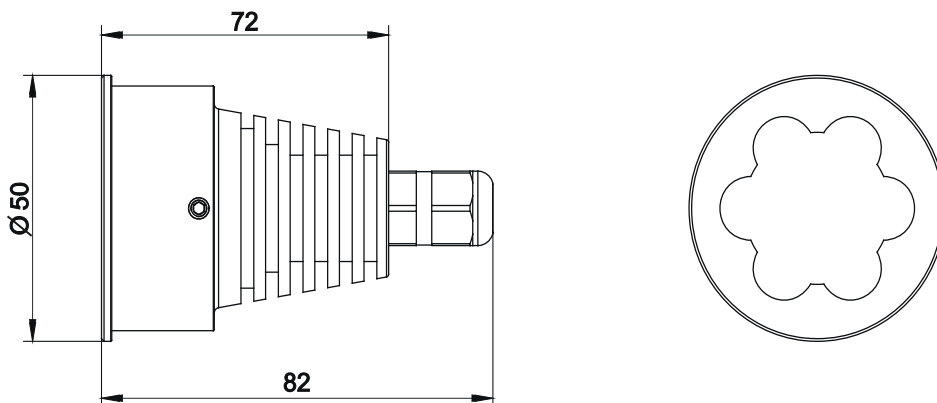

DIMENSIONAL DRAWINGS: