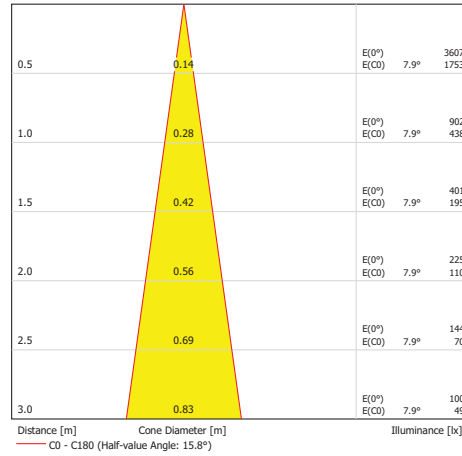

TECHNICAL SPECIFICATIONS:

Power Supply Required: See Below Listing
 Max Power Consumption: 8.4W
 Available Beam Angles: See Pg 5
 Impact Rating: IK **
 Ingress Protection Rating: IP2X
 Light Source: High Power LED's
 LED Life Expectancy: Min 50000 Hrs
 Typical Lumen Maintenance: 70% @ 50000 hrs

LDC Polar

Cone Diagram

Colour Rendering

Floor Isolines (E)

Room Details

Height of working plane: 0.850 m
 Boundary Zone: 0.000 m
 Maintenance factor: 0.80
 Height of Room: 2.800 m
 Ground area: 25.00 m²

Total Luminous Flux: 175 lm
 Total Load: 11.0 W
 Maintenance factor: 0.80
 Boundary Zone: 0.000 m

Surface	Rho [%]	from ([m] [m])	towards ([m] [m])	Length [m]
Floor	20	/	/	/
Ceiling	70	/	/	/
Wall 1	50	(0.000 0.000)	(5.000 0.000)	5.000
Wall 2	50	(5.000 0.000)	(5.000 5.000)	5.000
Wall 3	50	(5.000 5.000)	(0.000 5.000)	5.000
Wall 4	50	(0.000 5.000)	(0.000 0.000)	5.000

PRODUCT SPECIFICATION CHART:

1006 6111	A	16°
1006 5118	A	16°
1006 0117	B	16°
1006 5115	B	16°
1006 0113	CW	16°
1006 0120	CW	16°
1006 5112	CWRGB	16°
1006 5113	CWRGB	16°
1006 5116	G	16°
1006 5117	G	16°
1006 0116	R	16°
1006 5114	R	25°
1006 0111	RGB	16°
1006 0112	RGB	16°
1006 5119	SW	16°
1006 5120	SW	16°
1006 0115	WW	16°
1006 0119	WW	16°
1006 2048	WWB	16°
1006 0114	WWRGB	16°
1006 5111	WWRGB	16°