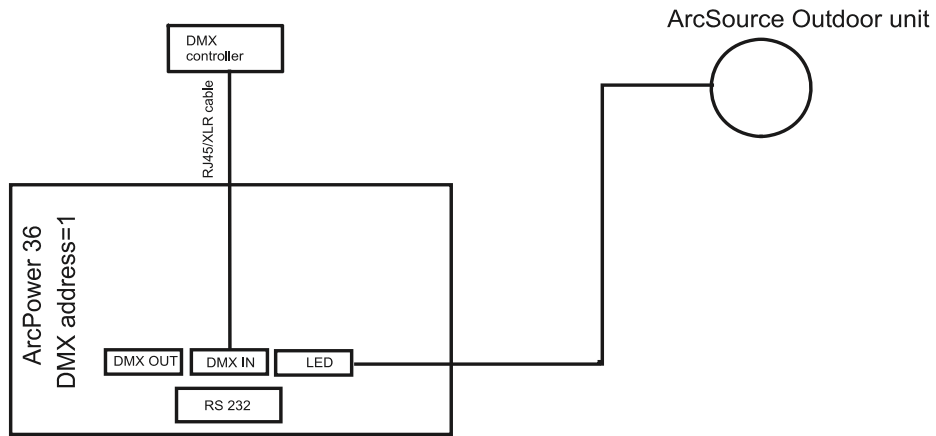

Construction: Stainless Steel (316)
 Tempered Glass
 Fixing Method: Stirrup
 Product Weight: 3.3kg
 Operating Ambient Temp Range: -20°C/+30°C
 Operating Temp: +55°C @ Ambient +40°C
 LED Colour Variants: See Pg 4
 Cooling System: Convection
 Cable Type: Chogori 08BMMA-SL8001 (Male)

For further information regarding optical systems please visit the website: www.anolis.eu

Accessories:

Compatible Drivers:

ArcPower 36, 72, 144, 360, 16x12, RM 384

DIMENSIONAL DRAWINGS:

CONNECTION SCHEME:

LDC Polar

Cone Diagram

Colour Rendering

Floor Isolines (E)

Room Details

Height of working plane: 0.850 m
 Boundary Zone: 0.000 m

Maintenance factor: 0.80

Height of Room: 2.800 m
 Ground area: 25.00 m²

Total Luminous Flux: 1029 lm
 Total Load: 45.0 W
 Maintenance factor: 0.80
 Boundary Zone: 0.000 m