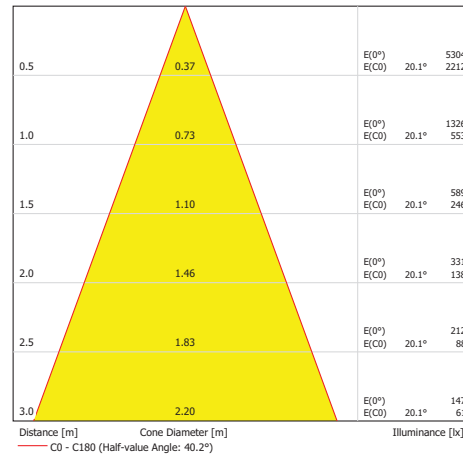

TECHNICAL SPECIFICATIONS:

Power Supply Required: See Below Listing
 Max Power Consumption: 40.8W
 Available Beam Angles: See Pg 4
 Impact Rating: IK06
 Ingress Protection Rating: IP68
 Light Source: High Power LED's
 LED Life Expectancy: Min 50000 Hrs
 Typical Lumen Maintenance: 70% @ 50000 hrs

Cone Diagram

Colour Rendering

Floor Isolines (E)

Room Details

Height of working plane: 0.850 m
 Boundary Zone: 0.000 m

Maintenance factor: 0.80

Height of Room: 2.800 m
 Ground area: 25.00 m²

Total Luminous Flux: 1029 lm
 Total Load: 45.0 W
 Maintenance factor: 0.80
 Boundary Zone: 0.000 m

Surface	Rho [%]	from ([m] [m])	towards ([m] [m])	Length [m]
Floor	20	/	/	/
Ceiling	70	/	/	/
Wall 1	50	(0.000 0.000)	(5.000 0.000)	5.000
Wall 2	50	(5.000 0.000)	(5.000 5.000)	5.000
Wall 3	50	(5.000 5.000)	(0.000 5.000)	5.000
Wall 4	50	(0.000 5.000)	(0.000 0.000)	5.000