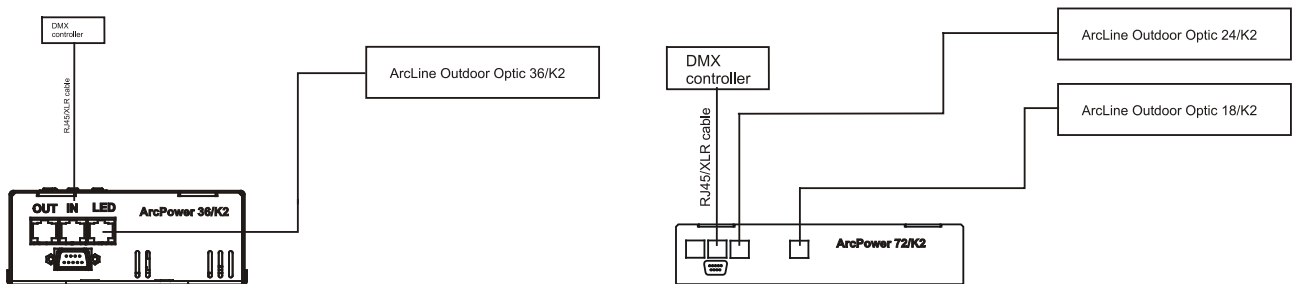

User instructions

ArcLine Outdoor Optic 6/K2

ArcLine Outdoor Optic 12/K2

ArcLine Outdoor Optic 18/K2

ArcLine Outdoor Optic 24/K2

ArcLine Outdoor Optic 36/K2

The products generate colored light by means of red, green, blue and white LEDs. The products were designed for exterior use and they are ideal for locations where effect lighting with long lifetime is required.

1. Attention:

- During the operation the housing becomes hot (up to 80°C)
- Consider the respective national norms during the installation.
- Operate only in places where the sufficient airflow to cool the module is present!
- The maximum surface temperature of the housing must never be exceeded.
- Do not install the unit near naked flames.
- Avoid using the unit in locations subject to possible impacts.
- Do not attempt to dismantle or modify the unit.
- Avoid looking directly into the LED light beam at close range.
- Do not install the module in badly ventilated location.

2. Installation:

The ArcLine Outdoor units should be connected to the ArcPower drivers.

See ArcPower 36/K2 or ArcPower 72/K2 (or their SmartWhite variants) user manuals for full details of mains power requirements and DMX operation.

Note: Set right current-carrying capacity of each LED branch (colour) in order to keep declared lifetime of LED modules - see menu "SPE" on each ArcPower /K2 driver.

The ArcLine Outdoor unit can be arranged in any position orientation. Spotlight body is mounted on a steel "U" bracket for "tilt" adjustment, with fixings which can be locked in position to retain the focus of the unit beam. Connect to the end of the ArcLine Outdoor's cable directly to the driver or use suitable cable joint box (weather-tight for outdoor installation) if the cable has to be extended. The Belden cable that connects the ArcLine Outdoor unit to the ArcPower driver has the following wiring:

Connection of the RJ45 plug
(View facing pins)

Pin	Colour of wire	RGB or RAB	Single colour	SW
1	white/orange	Red LED +	LED 1+	Warm White LED1 +
2	orange	Green (Amber) LED +	LED 2+	Cool White LED1 +
3	white/green	Blue LED +	LED 3+	Warm White LED2 +
4	blue	Not used	LED 4 +	Cool White LED2 +
5	white blue	Red LED -	LED 1-	Warm White LED1 -
6	green	Green (Amber) LED -	LED 2-	Cool White LED1 -
7	white/brown	Blue LED -	LED 3-	Warm White LED2 -
8	brown	Not used	LED 4 +	Cool White LED2 -