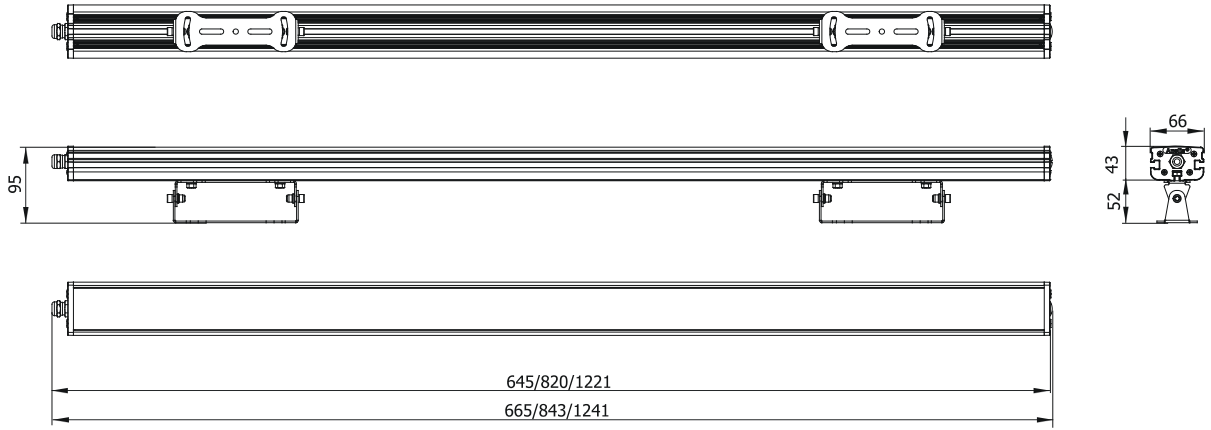

4. Dimensions

(all dimensions are in mm)

ArcLine Outdoor Optic 18/24/36/K2